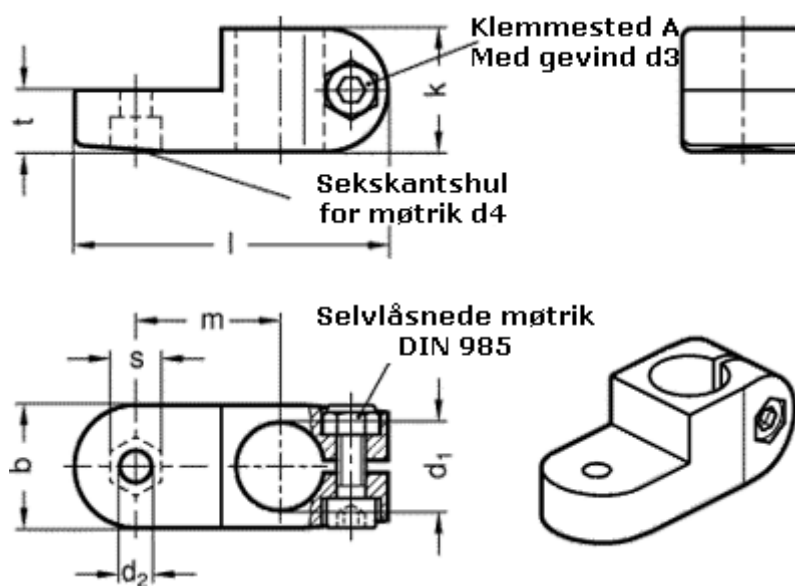

Article number: 20273B182SW

Description: E+G Swivel clamp connector
GN273-B18-2-SW

Measures

b = 25

s = 10

d1 = B18

t = 12.5

d2 = 6.5

d3 = M 6

d4 = M 6

k = 25

l = 64

m = 29.5